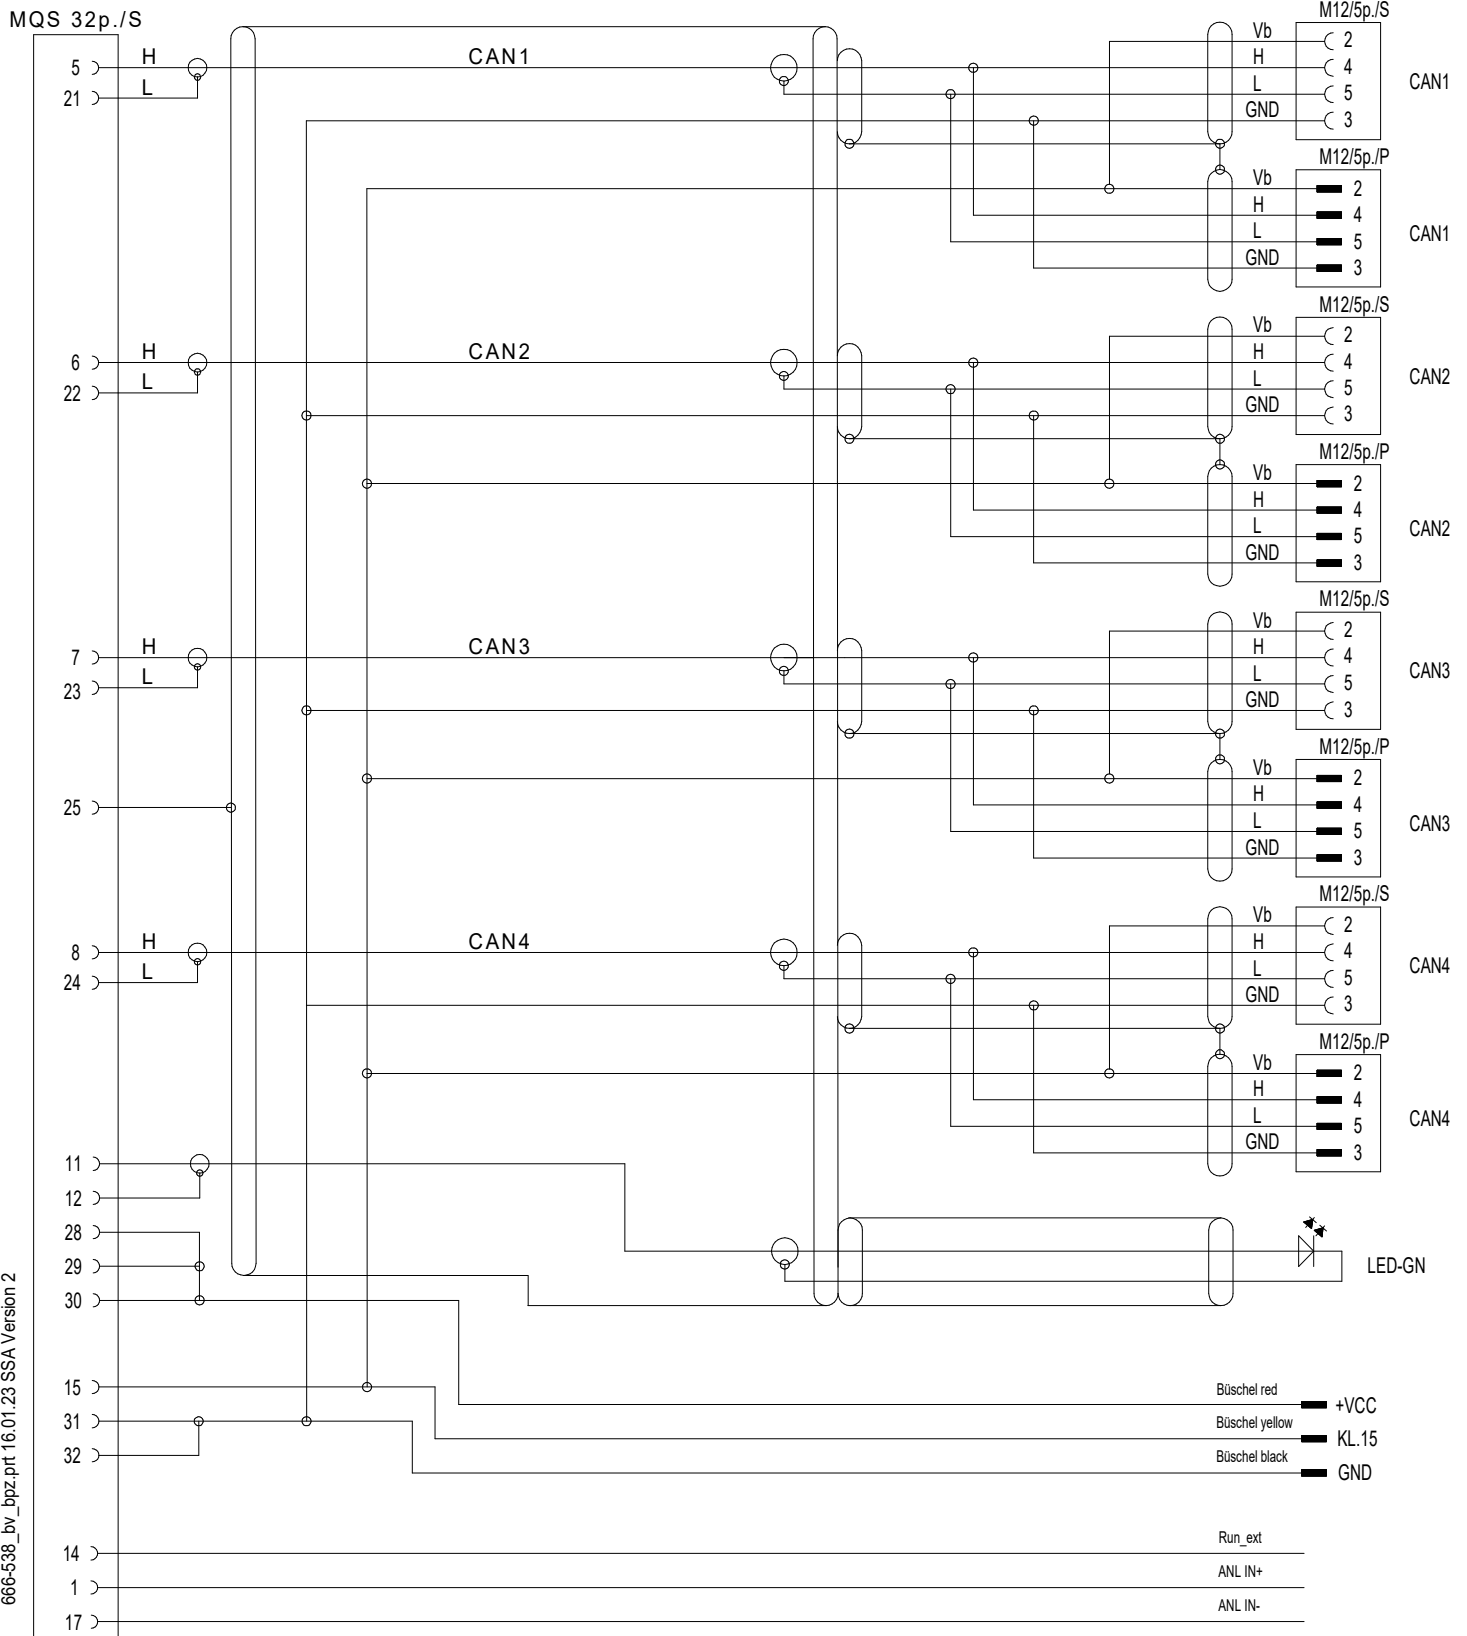

μCROS SL Kabel CAN-M12,PWR-Büschel μCROS SL Cable CAN-M12,PWR-BANANA

Bestell-Nr.	□ 666-538.010 (1,0m)	□ 666-538.050 (5,0m)
Order-N ^o	□ 666-538.015 (1,5m)	□ 666-538.100 (10,0m)
	□ 666-538.030 (3,0m)	□ 666-538.

µCROS SL Kabel CAN-M12,PWR-Büschel µCROS SL Cable CAN-M12,PWR-BANANA

Bestell-Nr. 666-538.010 (1,0m) 666-538.050 (5,0m)
 Order-N° 666-538.015 (1,5m) 666-538.100 (10,0m)
 666-538.030 (3,0m) 666-538.

666-538.