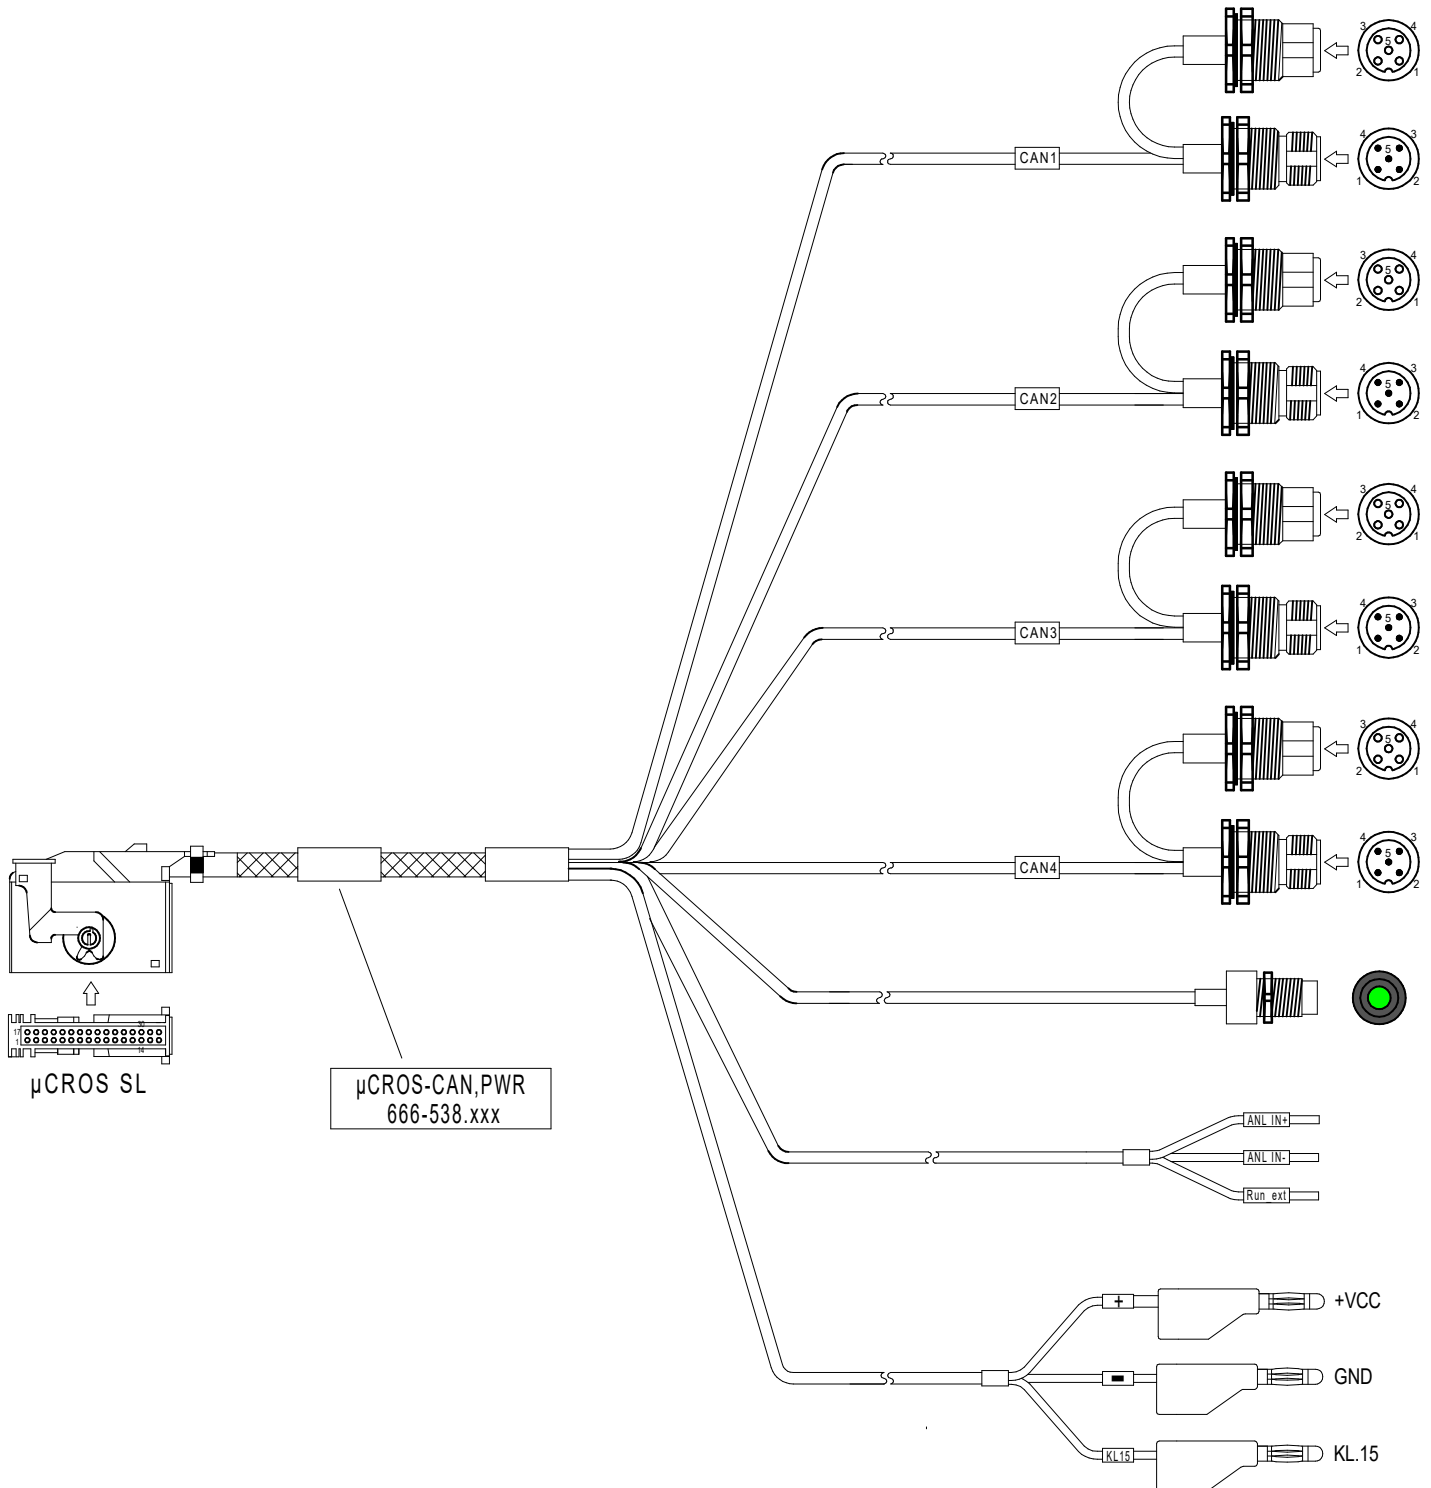

μCROS SL Kabel CAN-M12,PWR-Büschel μCROS SL Cable CAN-M12,PWR-BANANA

Bestell-Nr.	□ 666-538.010 (1,0m)	□ 666-538.050 (5,0m)
Order-N^o	□ 666-538.015 (1,5m)	□ 666-538.100 (10,0m)
	□ 666-538.030 (3,0m)	□ 666-538.

666-538.

666-538_bv_bpz.prt 05.09.23 SSA Version 2

Alle Rechte vorbehalten. Nachdruck und Vervielfältigung, auch auszugsweise sind verboten!
All rights reserved. Reproduction or duplication in part or in whole are forbidden.