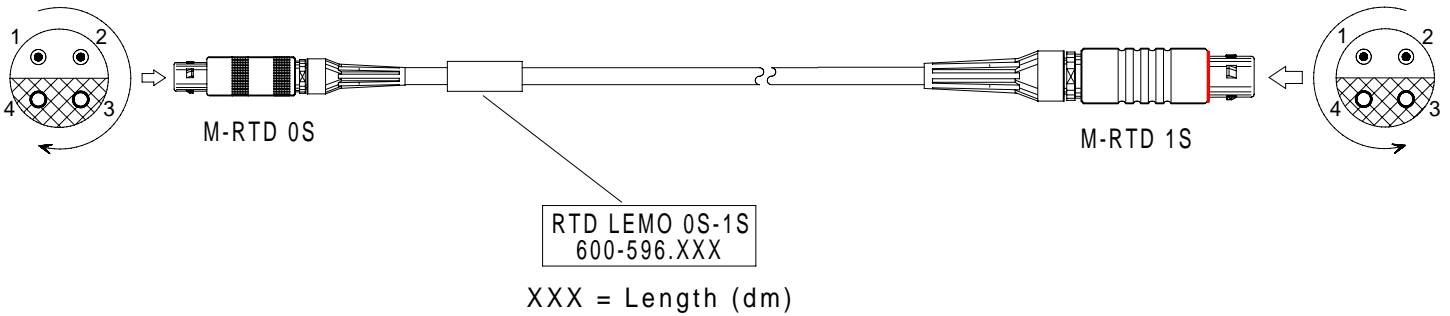

RTD 0S Kabel LEMO 1S RTD 0S Cable LEMO 1S

Bestell-Nr. 600-596.005 (0,5m) 600-596.050 (5,0m)
 Order-N^o 600-596.015 (1,5m) 600-596.100 (10,0m)
 600-596.030 (3,0m) 600-596.

600-596.

LEMO 0S,4-pol.,(black)

LEMO 1S,4-pol.,(black)